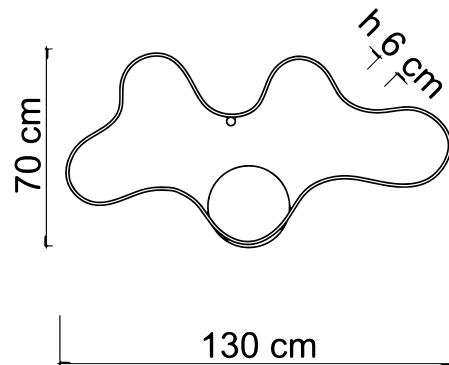

CLARA/G

ceiling/wall lamp

Abstract curves reminiscent of a cloud and how many shapes it can take.

And just like a cloud dresses the sky, Clara dresses the environment in which it is installed by decorating and giving a technical touch, thanks to the strip Led light source. The cleansing of her curves transforms this collection into a jewel.

The structure is not deformable.

33212	CLARA/G B
33229	CLARA/G N
Power	54W Led Integrated
Input	220/240 V- 50/60Hz
Kelvin	Sikrea Dynamic Dimmer
Dimmable	Yes
Real Lumen	Dimmable Max 3518
CRI	90
IP	20

Article compatible with Sikrea Dynamic Dimmer + (cod. 4868)

PACKAGING DATA :

Packages	1
Net Weight	2,2kg
Gross Weight	2,9kg
Volume	0,1145 m ³

Any interventions on the light source of this article must be carried out by qualified personnel or by the manufacturer himself.
Any operation carried out without prior consultation with Contemporanea srl will void the guarantee